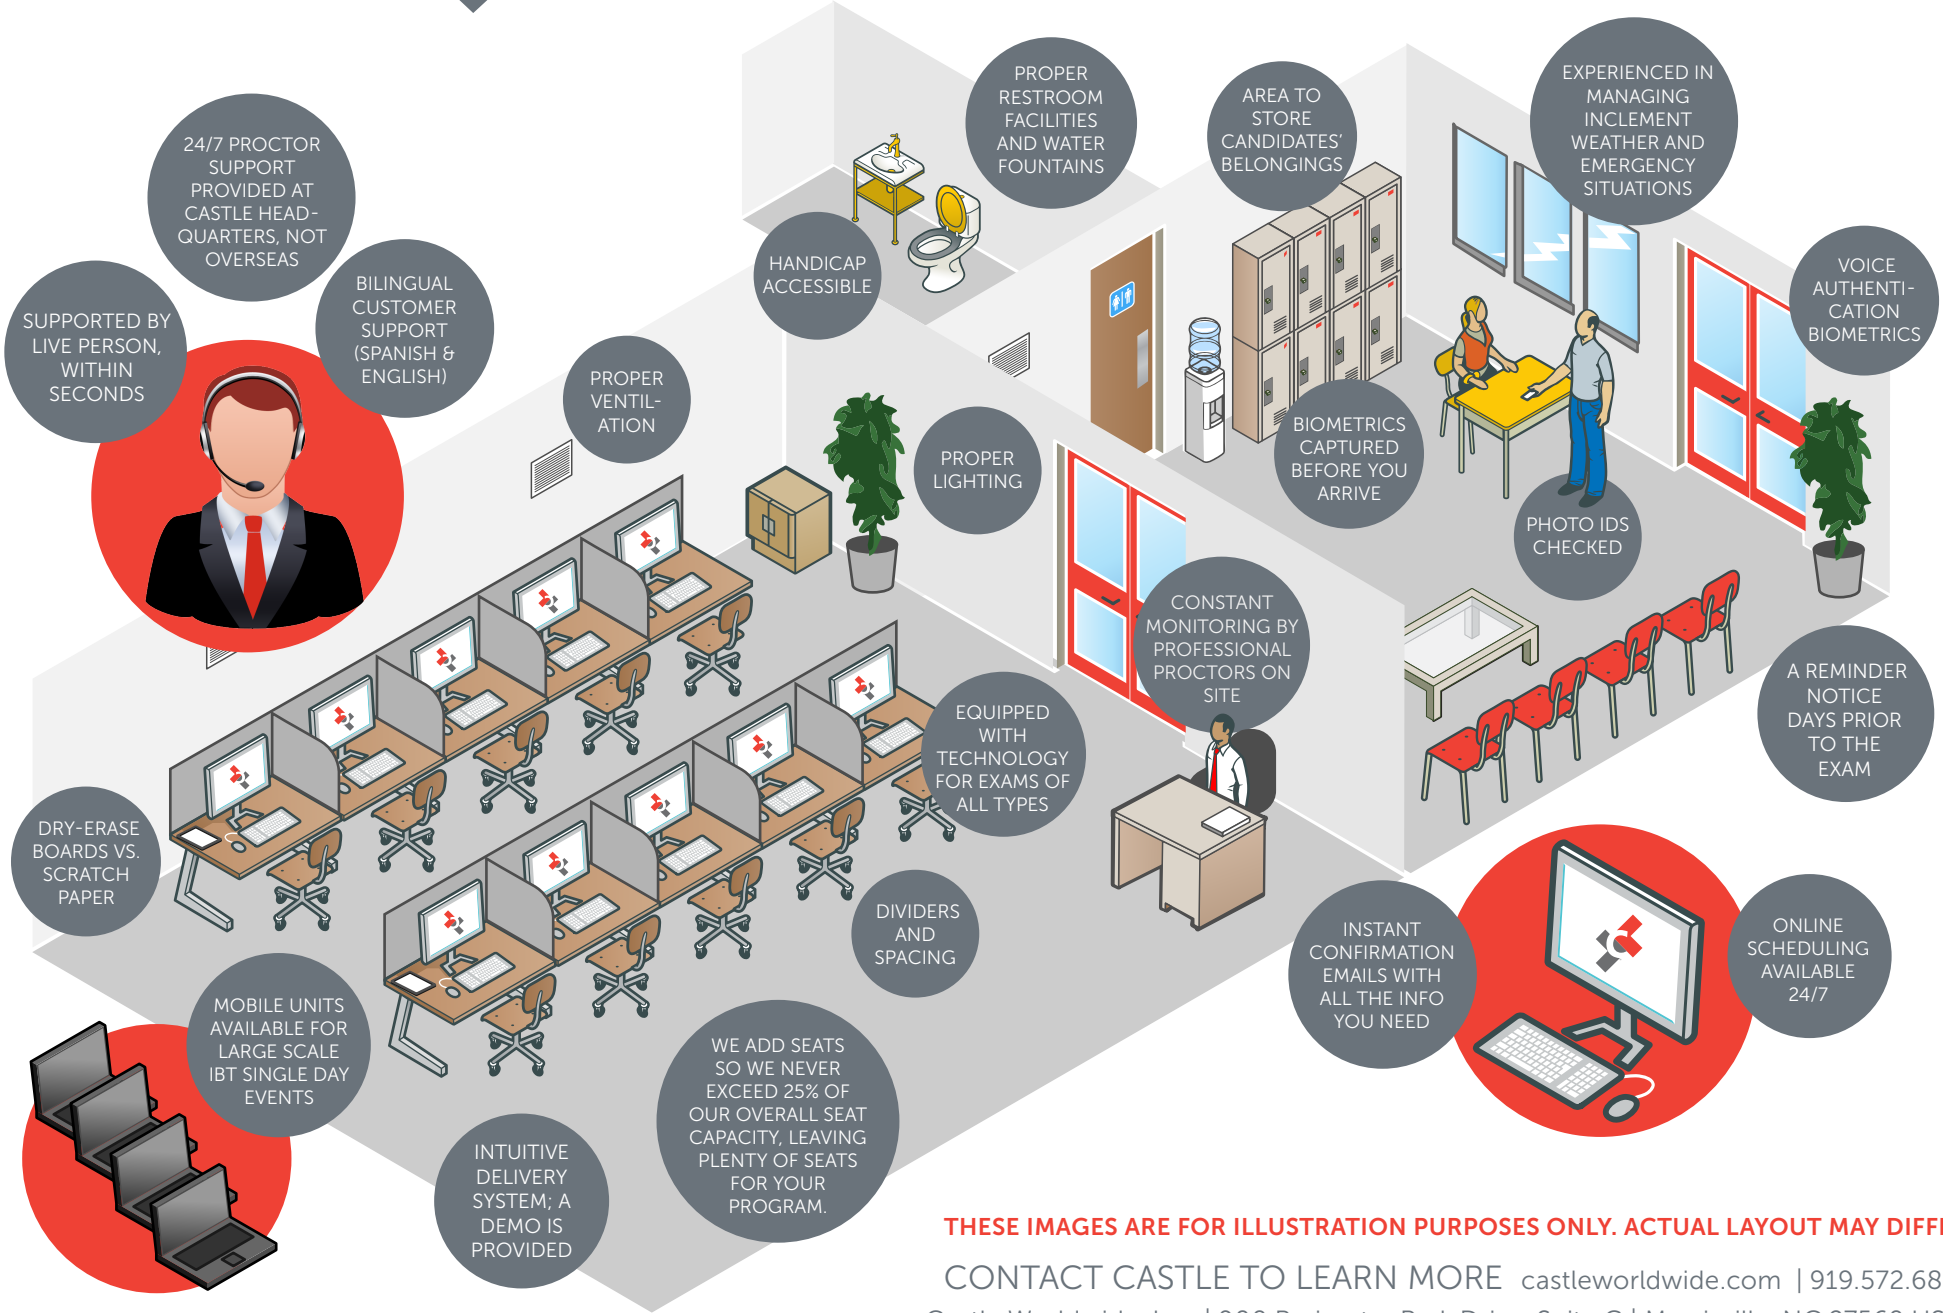

TESTING SITE & CAPABILITIES

THESE IMAGES ARE FOR ILLUSTRATION PURPOSES ONLY. ACTUAL LAYOUT MAY DIFFER.

CONTACT CASTLE TO LEARN MORE castleworldwide.com | 919.572.6880
Castle Worldwide, Inc. | 900 Perimeter Park Drive, Suite G | Morrisville, NC 27560 USA |